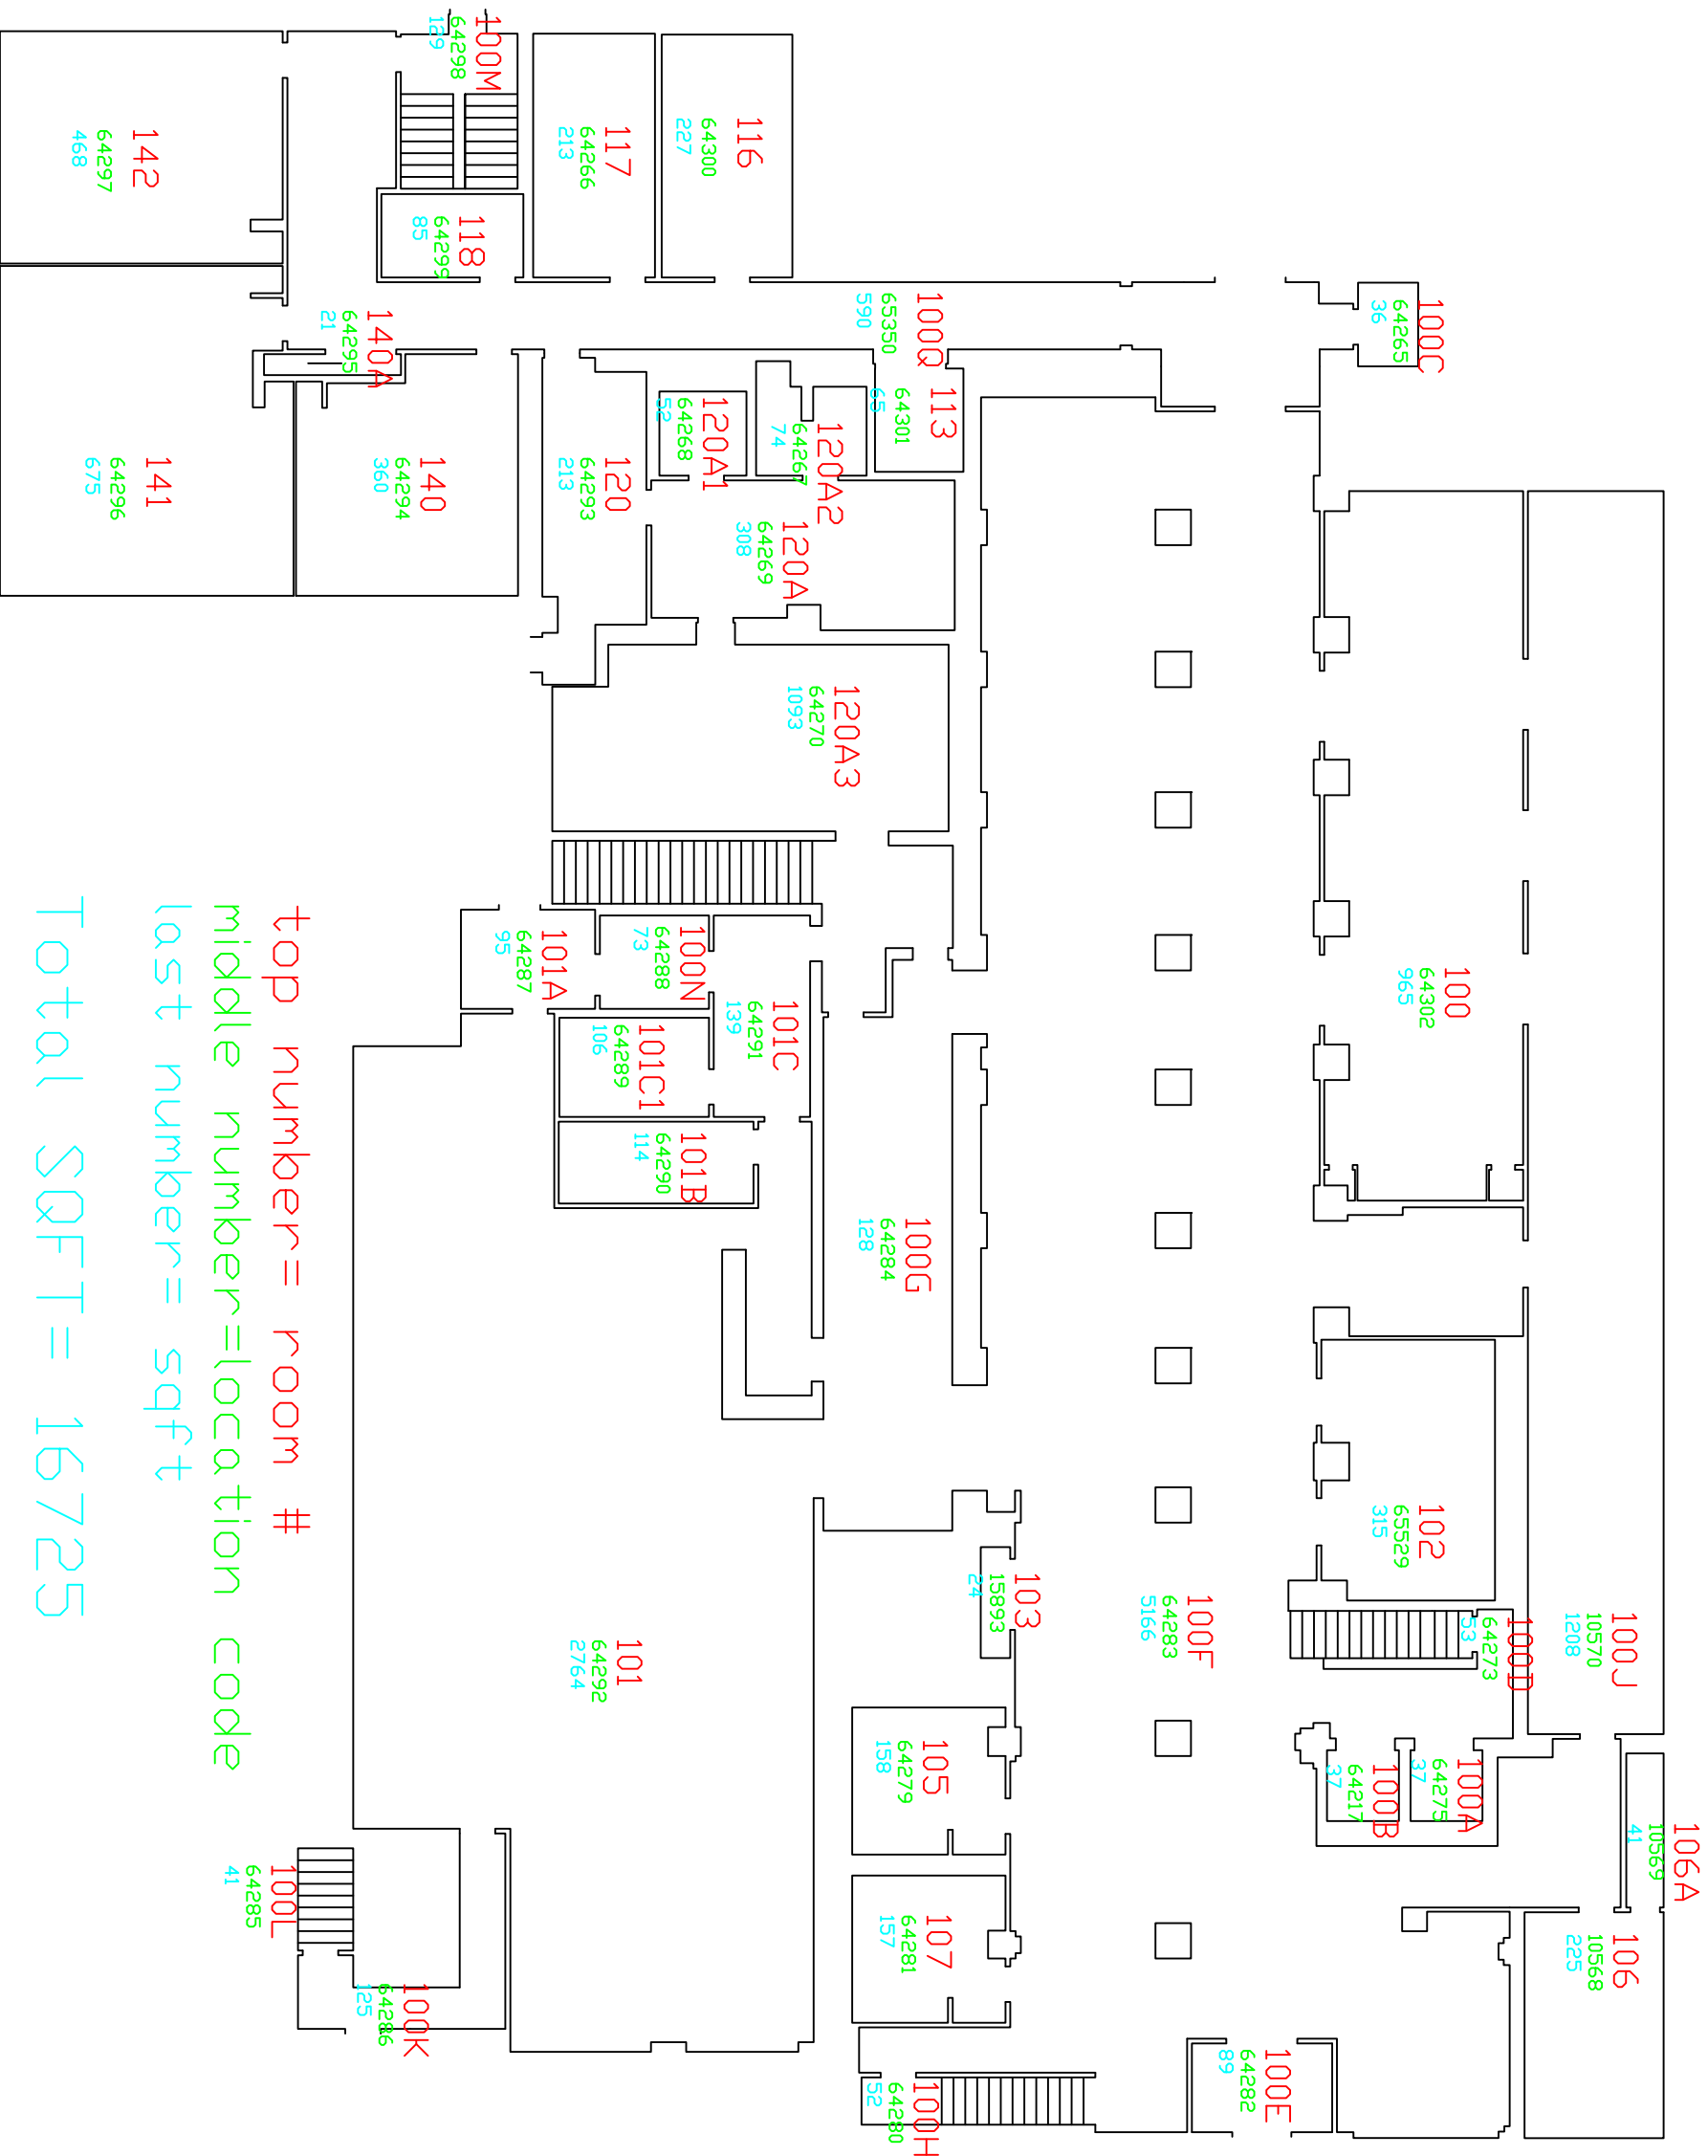

# Whitley 1st Floor & Annex

top number= room #  
middle number=location code  
last number= sqft

Total SQFT= 16725